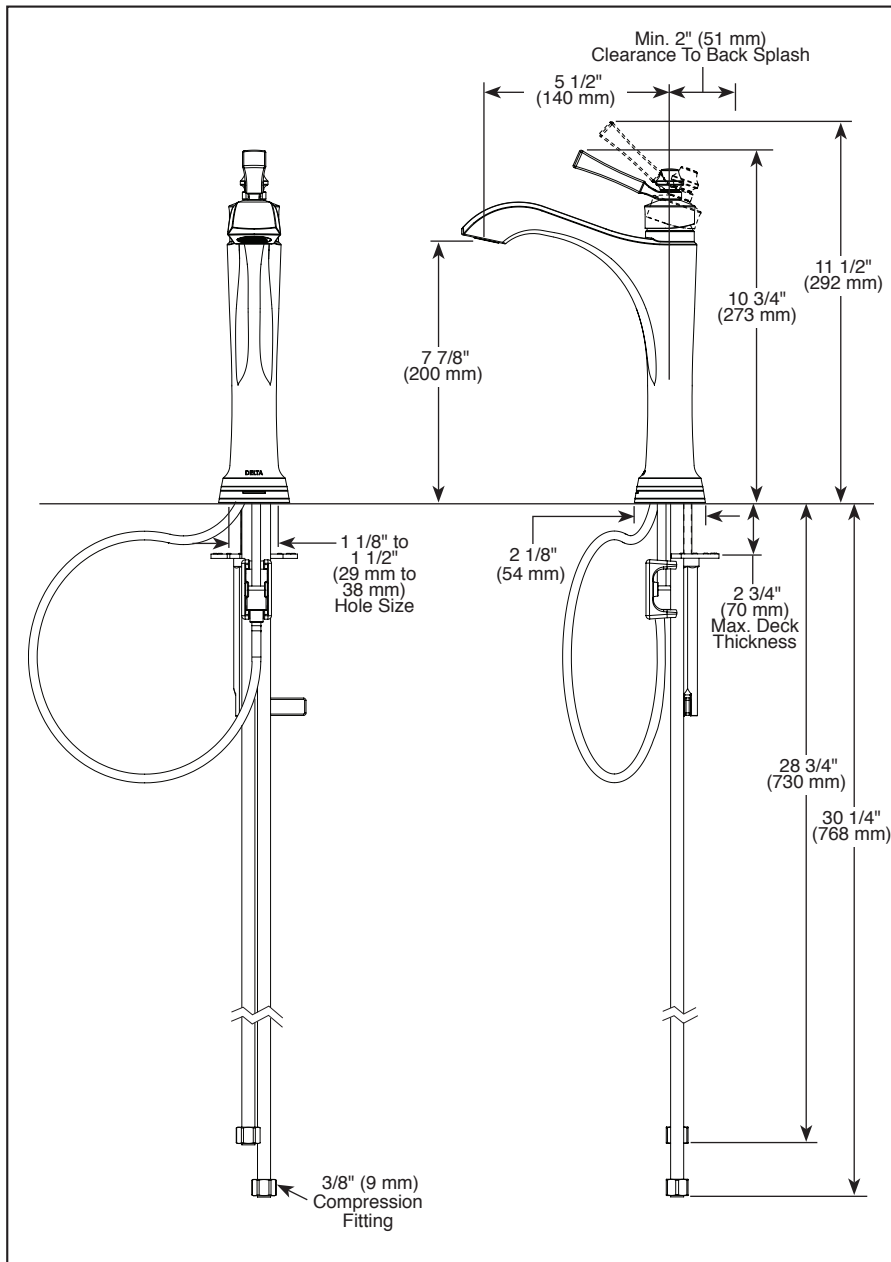

▲ Designate Proper Finish Suffix

Delta reserves the right (1) to make changes in specifications and materials, and (2) to change or discontinue models, both without notice or obligation. Dimensions are for reference only. See current full-line price book or www.deltafaucet.com for finish options and product availability.

DSP-L-656T-DST Rev. B

Delta Faucet Company

55 E. 111th Street, Indianapolis, IN 46280
350 South Edgeware Road, St. Thomas, ON N5P 4L1
© 2021 Delta Faucet Company